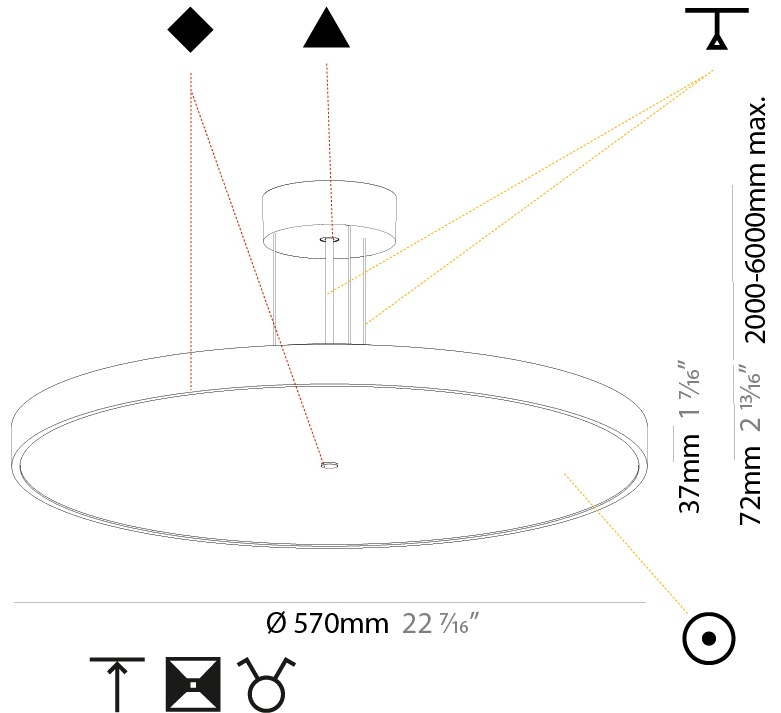

GENERAL

Series: Sign Diva
Subseries: Sign Diva
Brand: Prolicht
Division: Architectural
Mounting Type: Suspension
Mounting Location: Ceiling
Subcategory: Pendant

PHYSICAL

Shape: Round
Diameter (mm): 570
Diameter (in): 22 7/16
Height (mm): 72
Height (in): 2 13/16
Max. Overall Height (mm): 6072
Max. Overall Height (in): 239 7/16
Light Distribution: Direct / Indirect
Weight (kg): 8.548
Weight (lbs): 18.85
Diffuser: [PMMA - Opal / Micro-Prism / Sparkling Secret / Vintage Industrial with Shine Ring](#)
Fixture Finish: [SSR / BKV / CWI / CRY / HAB / UFT / ITA / RUA / FTG / MYG / LOD / PUS / FRO / FUP / KIA / POP / BLS / SPG / MEY / GOH / GUM / CHC / COM / ABZ / JAG / OBR / MOS / ROR](#)
Fixture Material: [Extruded Aluminum / Steel](#)
Cable Details: [2000mm or 6000mm Transparent Cable](#)

ELECTRICAL

Lamp Type: LED (Zhaga Standard)
Input Wattage (W): 80.3
Total Output Wattage (W): 53 / 18
Dimming: [Tri-Mode (Non-Dimming and Phase Dimming (120Vac only) and 0-10V Dimming)](#)
Driver Included: Yes
Driver Location: Integrated
Driver Type: Constant Current - Universal
Driver Class: Class 2
Input Voltage (V): 120 - 277
Constant Current (MA): 350

LED

[Color Temperature (°K): 2700 / 3000 / 3500 / 4000](#)
Max. Delivered Lumen (lm): 6110 / 7650 / 7801 / 7960
CRI: >90 CRI
Lamp Life (hrs): 50000

OPTICAL

RATINGS AND CERTIFICATIONS

Certified By: Certified for North American Standards
IP rating: IP20

PROJECT
TYPE
SPECIFIER
QUANTITY
DATE

A