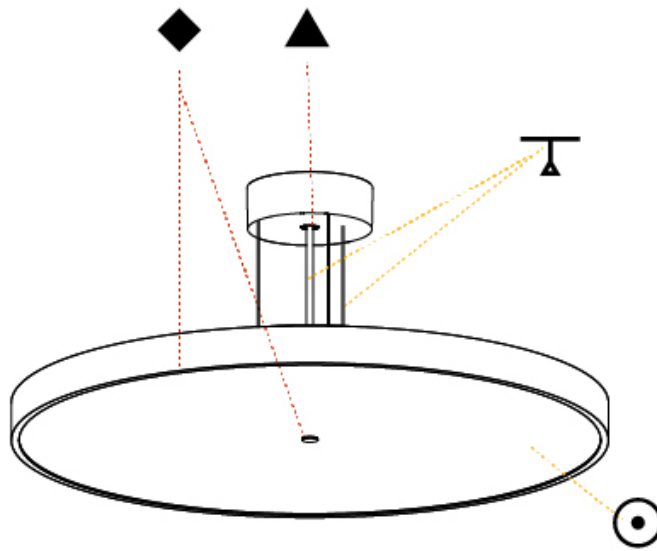

A300005-

PROJECT _____

TYPE _____

SPECIFIER _____

QUANTITY _____

DATE _____

A